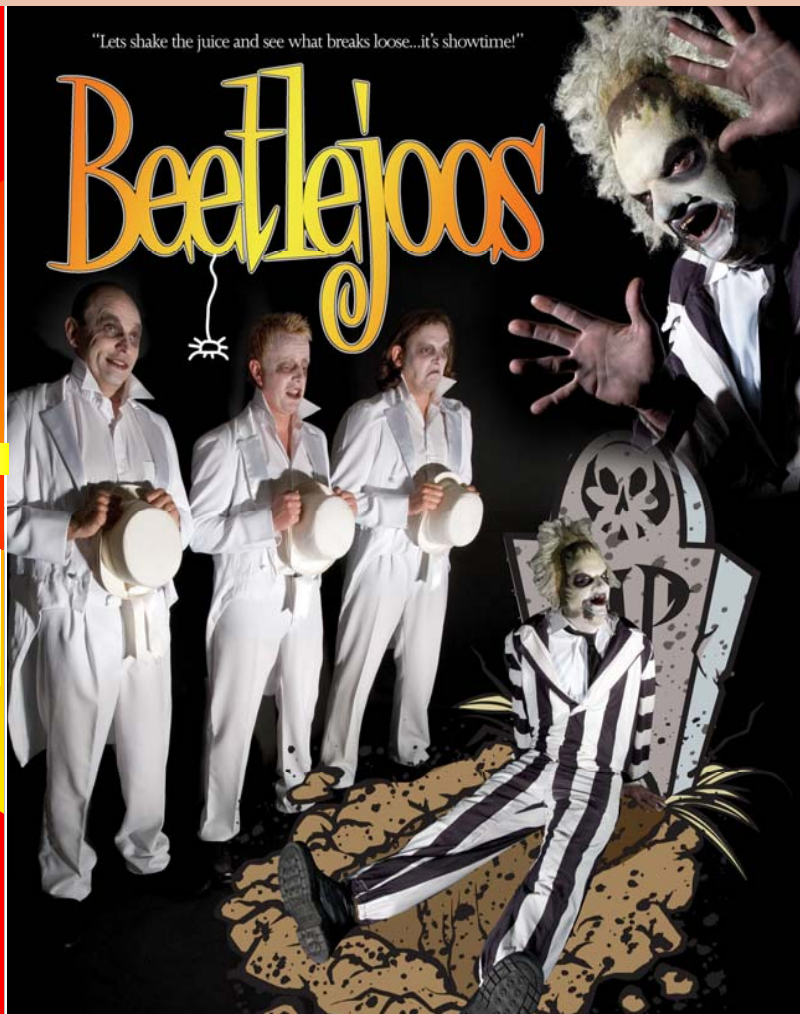

# Do You Dare? *BEETLEJOOS* A Jump To The Left!

FUN-PACKED VISUAL EXCITING THEATRICAL

Featuring Rip-Roaring OTT versions of Sinatra 's  
THAT ' S LIFE & Iggy Pop 's REAL WILD CHILD

FROM THE ROCKY HORROR SHOW  
Sweet Transvestite and The Time Warp

Adam Ant Tom Jones Ozzie Osbourne

PLUS A DANCING PARTY SET FEATURING  
Madness, The Proclaimers, Motown Classics and More!

## *SHOCK HORROR FUN This is One Crazy Show!!*